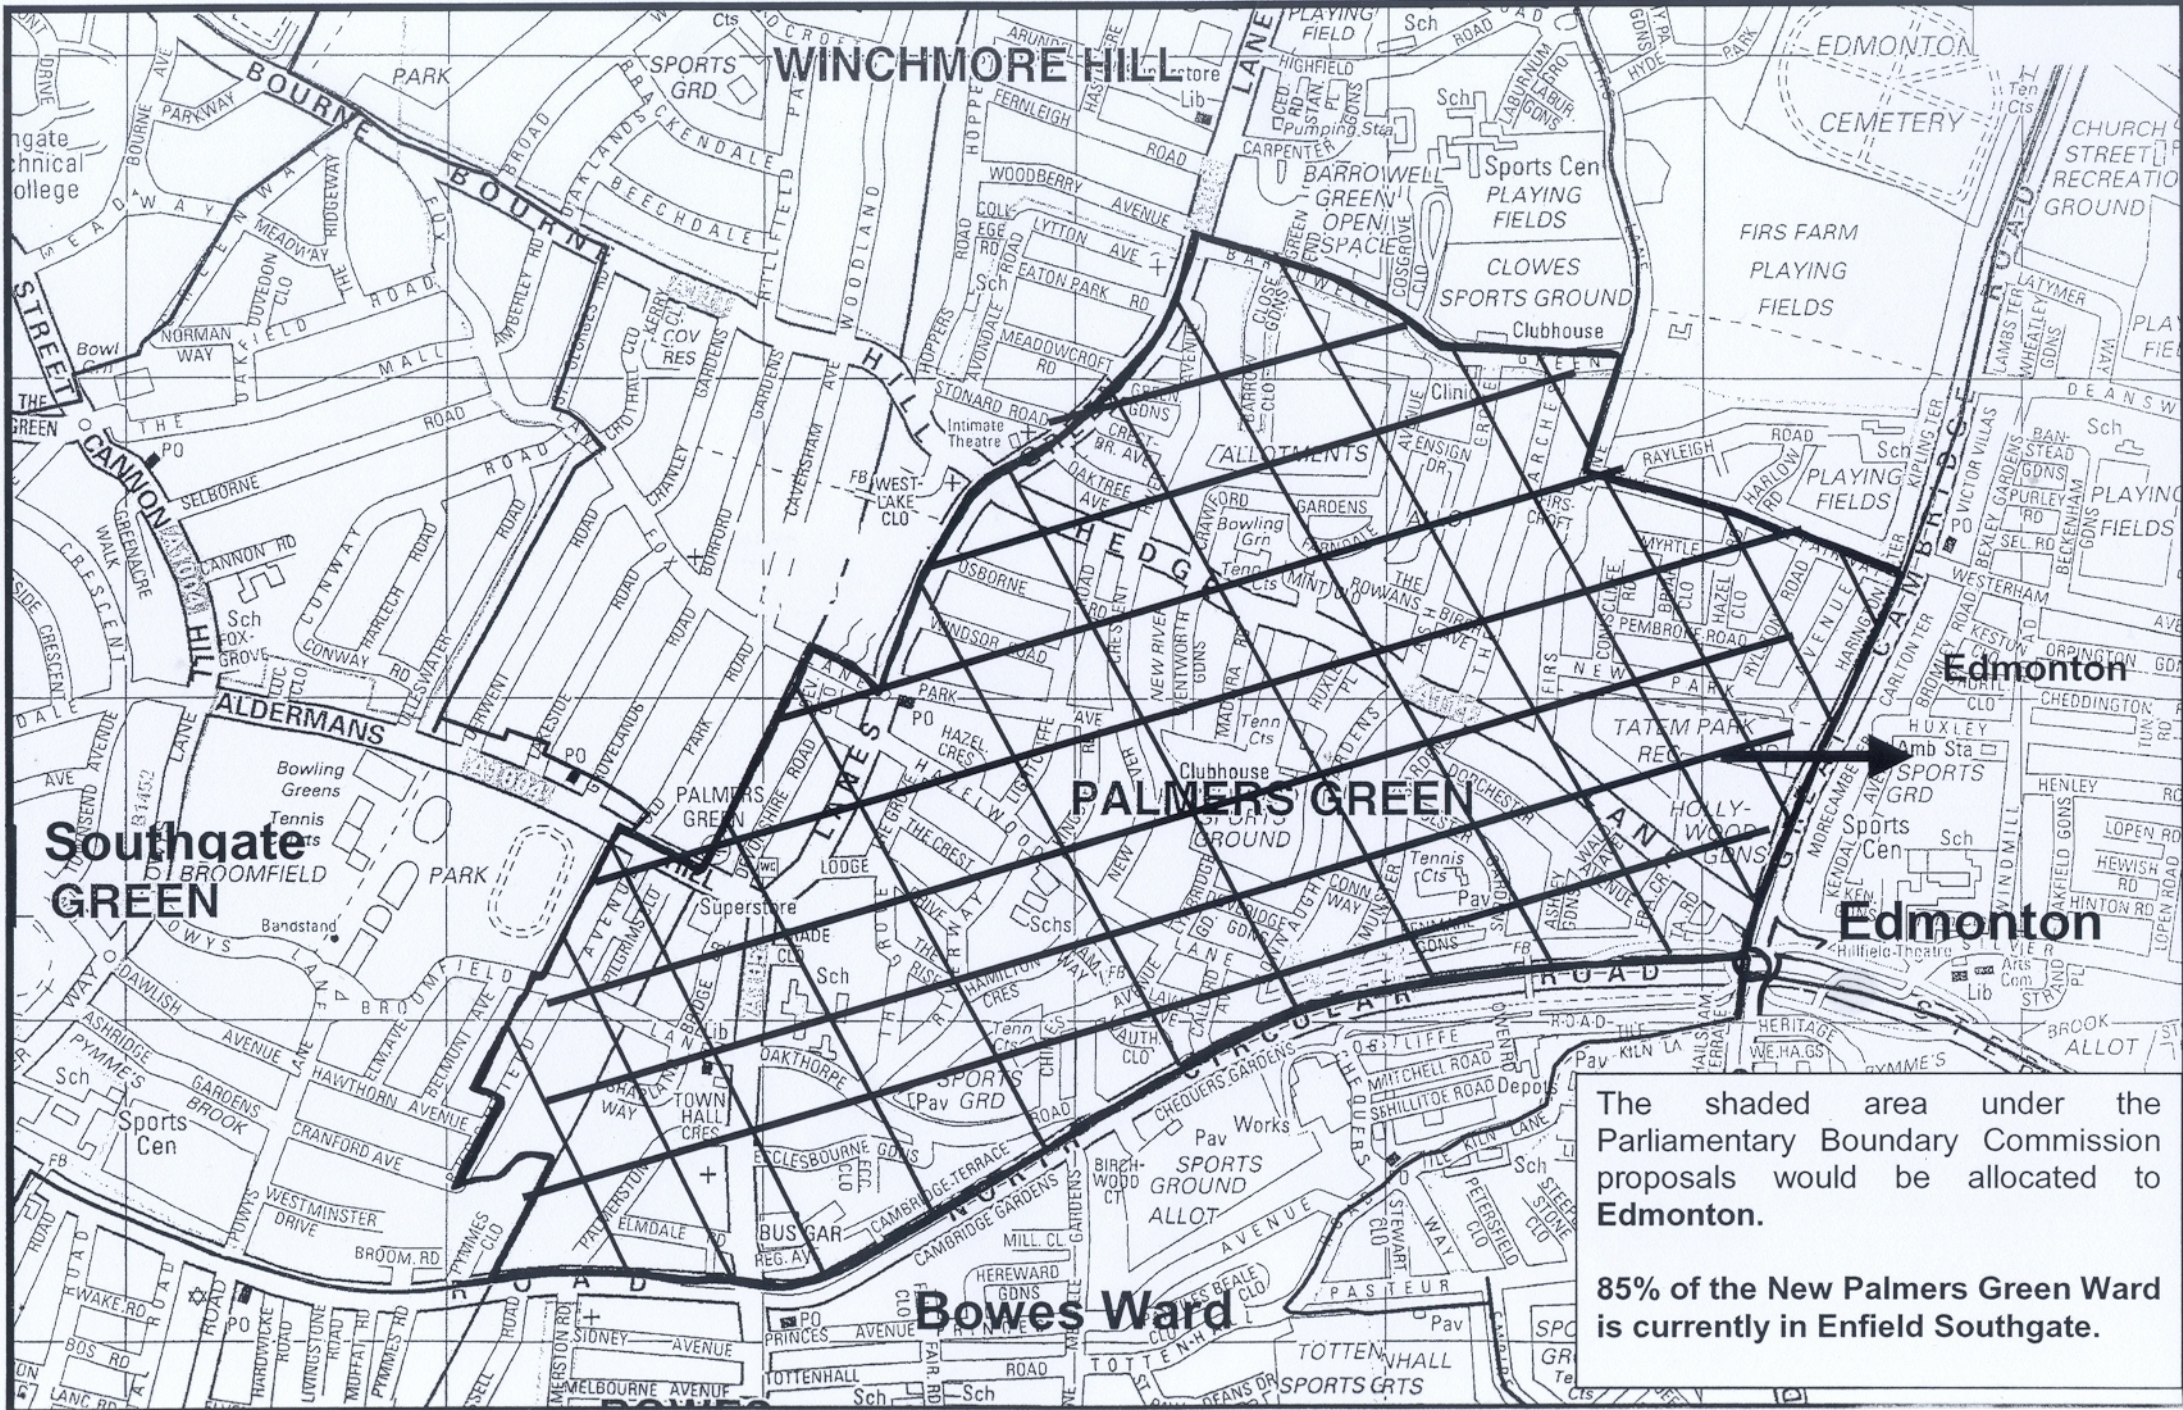

# Parliamentary Boundary Commission Proposals – Palmers Green to be allocated to Edmonton

The shaded area under the Parliamentary Boundary Commission proposals would be allocated to Edmonton.

85% of the New Palmers Green Ward is currently in Enfield Southgate.